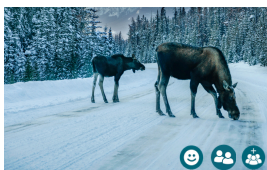

Wildlife & Ecology of the Fire
• Sundog Tour Co.
• Jasper Hikes & Tours Inc.